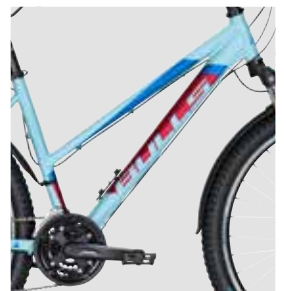

lightblue matt, blue,
rouge red
501-27141 ♀

Rahmen	Frame	aluminium	Bremsen	Brakes	Tektro V-Brake
Rahmenhöhe	Framesize	♂ 37 cm / 41 cm / 46 cm / 51 cm, ♀ 41 cm / 46 cm / 51 cm	Lenker	Handlebar	STYX aluminium
Gabel	Fork	SR Suntour XCE 28 P, 80 mm	Vorbau	Stem	STYX
Schaltwerk	Gearshift	Shimano Tourney RD-TY300	Sattelstütze	Seatpost	STYX aluminium
Umwerfer	Front derailleur	Shimano Tourney FD-TY500	Sattel	Saddle	STYX
Gänge	Gear	21-speed	Felgen	Rims	STYX DBM-2
Schalthebel	Shifter	Shimano Tourney ST-EF41	Bereifung	Tires	Ace of Pace 27,5 x 2.25
Kurbelgarnitur	Crankset	STYX, 42/34/24T	Pedale	Pedals	BULLS
			Scheinwerfer	Headlight	Fuxon F-16
			Rücklicht	Taillight	Fuxon RL-Mini standlight function